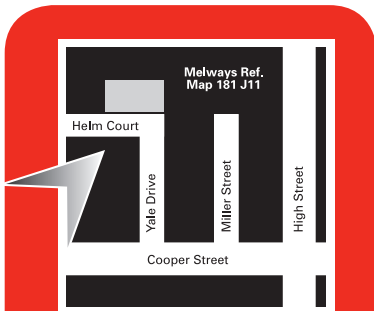

Melways Ref. Map 181 J11
"The Specialists in Fencing Supplies"